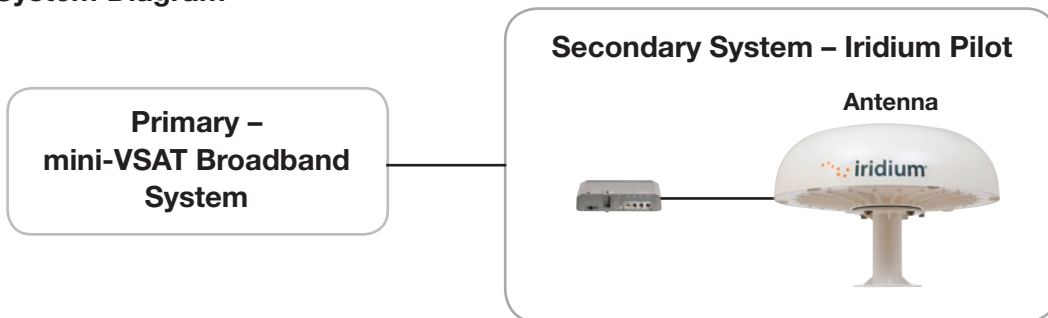

Iridium Pilot Specifications

Service	
Network	Iridium OpenPort
Antenna Type	L-band
Service Coverage Area	Global, pole-to-pole
Data Speeds¹	Up to 134 Kbps bi-directional
Abovedecks Equipment	
Antenna Unit Dimensions	57 cm (D) x 23 cm (h) (22.4" (D) x 9" (h))
Weight	11 kg (25 lb)
Belowdecks Equipment Router	
Dimensions	25 cm (l) x 19 cm (w) x 5.5 cm (h) (9.8" (l) x 7.8" (w) x 2.2" (h))
Weight	1.4 kg (3.0 lb)
Complete System	
System Warranty	Iridium offers a 5-year warranty on the equipment. KVH will coordinate any warranty claims with Iridium's warranty fulfillment department.
Part Number / MSRP (USD)	72-0537-01 / $5,495

¹Published data speeds are maximum speeds and may vary in different regions and under different conditions.

System Diagram

Dealer/Distributor

OA_IridiumPilotSecondarySystem_4.19

KVH Industries A/S
EMEA Headquarters
Kokkedal, Denmark
Tel: +45.45.160.180 Fax: +45.45.160.181
Email: info@emea.kvh.com

KVH Industries, Inc.
World Headquarters
Middletown, RI U.S.A.
Tel: +1.401.847.3327 Fax: +1.401.849.0045
Email: info@kvh.com

KVH Industries Pte Ltd.
Asia-Pacific Headquarters
Singapore
Tel: +65.6513.0290 Fax: +65.6472.3469
Email: info@apac.kvh.com