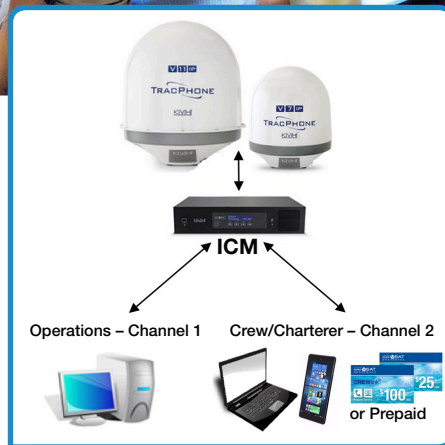

www.kvh.com

KVH Industries A/S
EMEA Headquarters
Kokkedal, Denmark
Tel: +45 45 160 180 Fax: +45 45 160 181
Email: info@emea.kvh.com

KVH Industries, Inc.
World Headquarters
Middletown, RI U.S.A.
Tel: +1 401 847 3327 Fax: +1 401 849 0045
Email: info@kvh.com

KVH Industries Pte Ltd.
Asia-Pacific Headquarters
Singapore
Tel: +65 6513 0290 Fax: +65 6472 3469
Email: info@apac.kvh.com