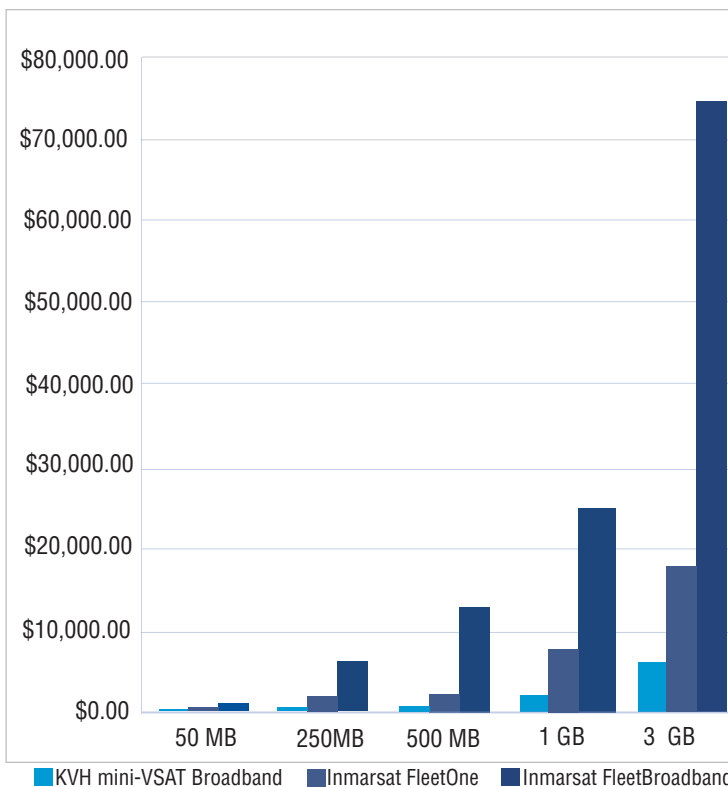

So what does all of this mean in real life?

Some typical activities that may take place on your vessel per day:

1 game download	4 MB
7 e-mails w/o attachments	70 KB
2 e-mails w/attachments	600 KB
2 e-mails on smartphone with photos (good resolution)	2 MB
1 weather chart update	300 KB
1 ECDIS chart update	1.25 MB
Total per Day	8.22 MB
Total per Month (Total per Day x 30.4)	250 MB

With mini-VSAT Broadband and an M50 Plan, the cost would be $447/month. With a FleetBroadband FB40 Plan, it would be $5,996.90/month!

Comparison of Airtime Costs

KVH Industries A/S
EMEA Headquarters
Kokkedal, Denmark
Tel: +45 45 160 180 Fax: +45 45 160 181
E-mail: info@emea.kvh.com

KVH Industries, Inc.
World Headquarters
Middletown, RI U.S.A.
Tel: +1 401 847 3327 Fax: +1 401 849 0045
E-mail: info@kvh.com

KVH Industries Pte Ltd.
Asia-Pacific Headquarters
Singapore
Tel: +65 6513 0290 Fax: +65 6472 3469
E-mail: info@apac.kvh.com